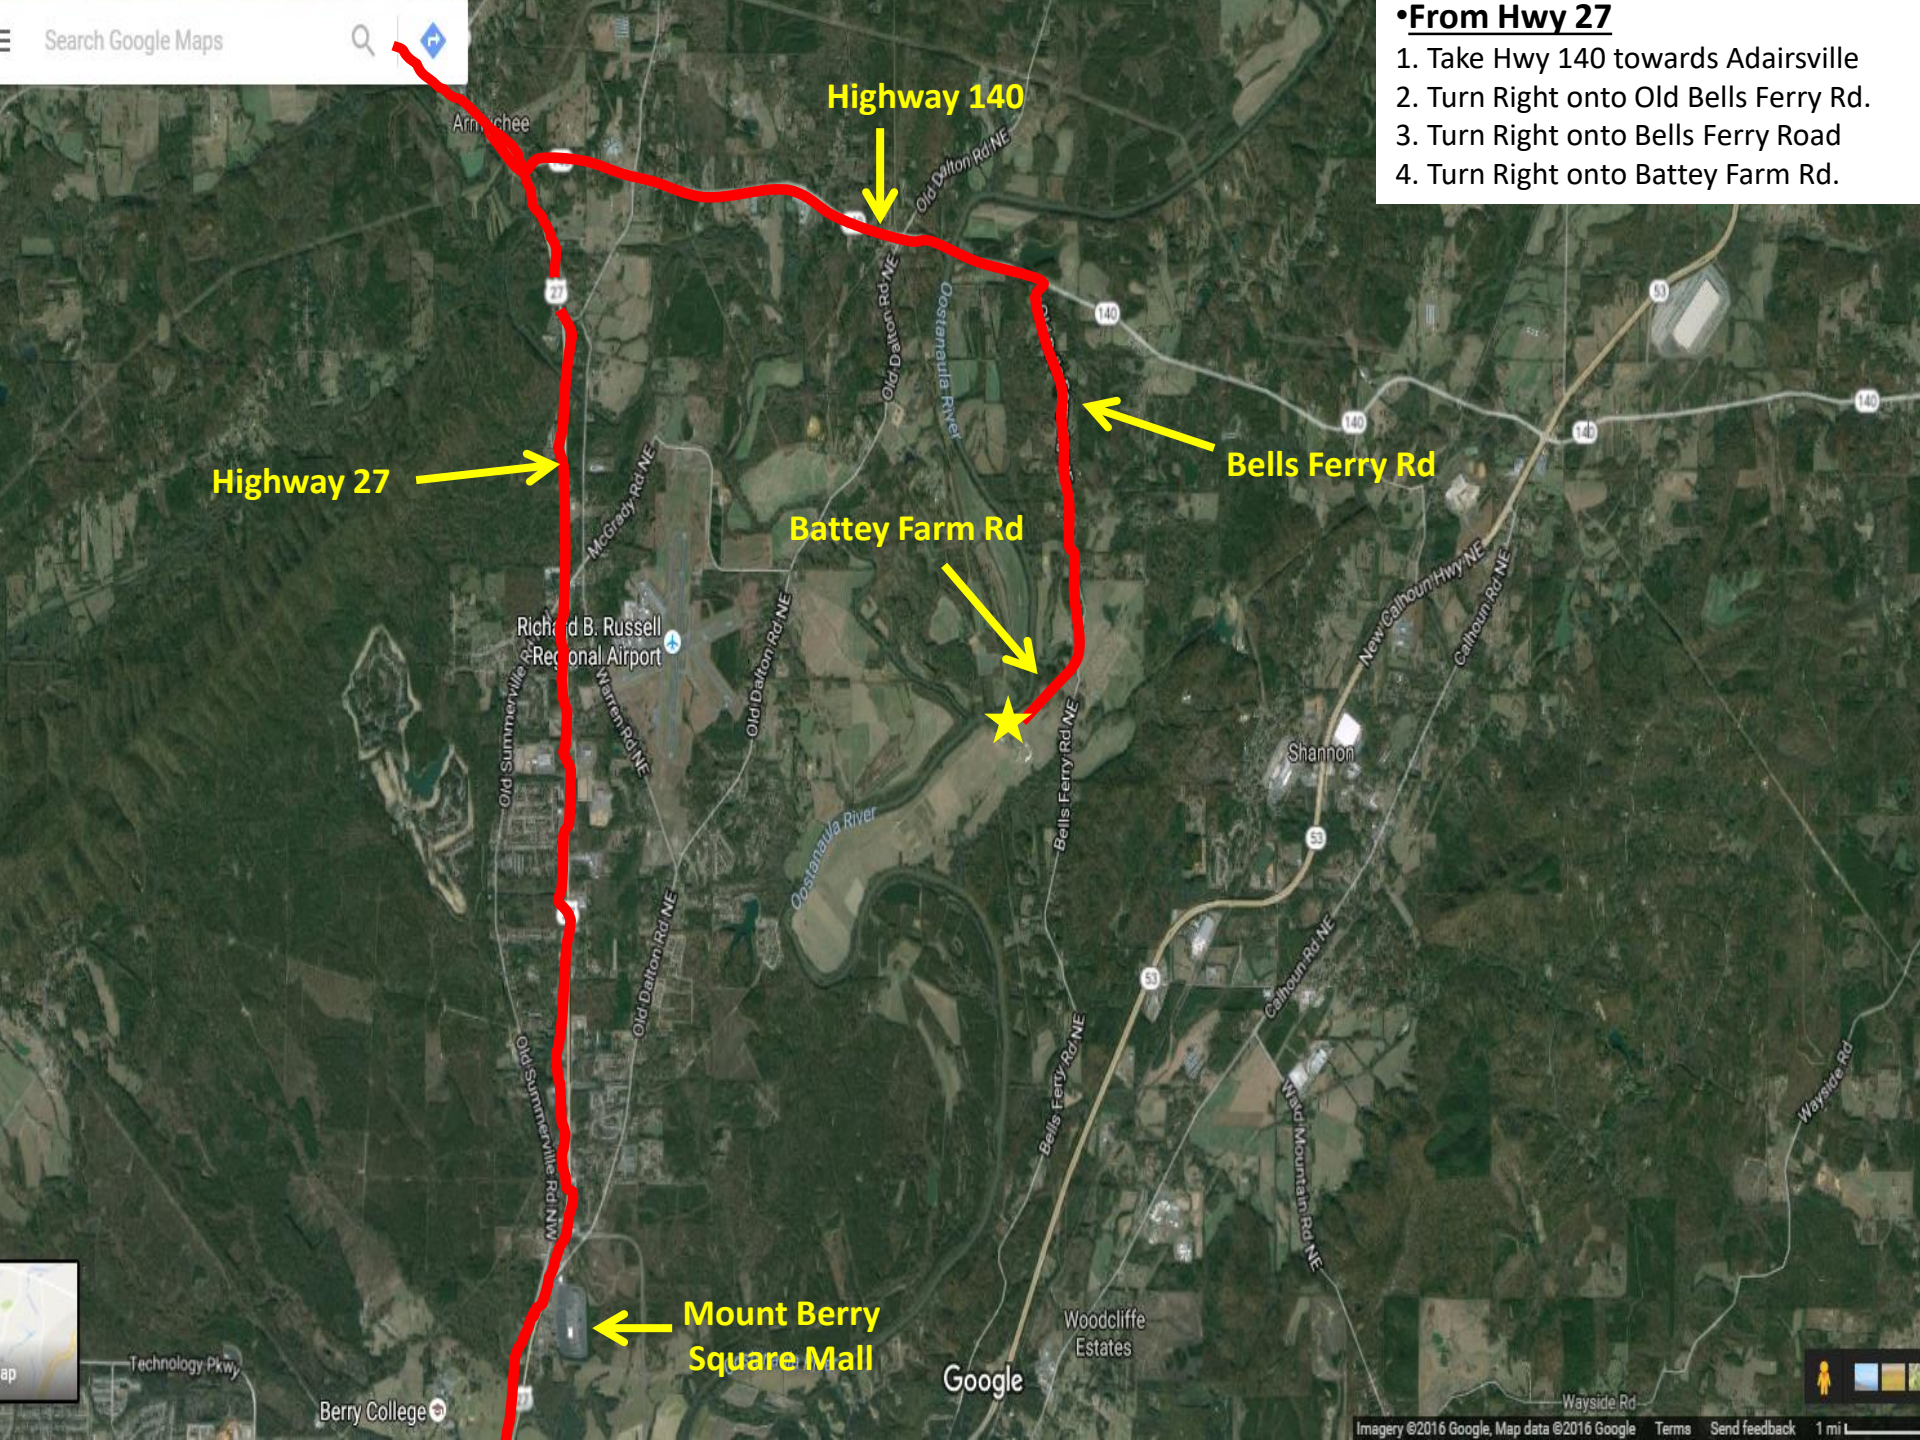

- From Hwy 27
- 1. Take Hwy 140 towards Adairsville
- 2. Turn Right onto Old Bells Ferry Rd.
- 3. Turn Right onto Bells Ferry Road
- 4. Turn Right onto Battey Farm Rd.

Highway 27

Highway 140

Battey Farm Rd

Bells Ferry Rd

Mount Berry Square Mall

•From Calhoun

- 1. Take Hwy 53 towards Rome
- 2. Turn Right onto Highway 140
- 3. Turn Left onto Bells Ferry Road
- 4. Turn Right onto Battey Farm Rd.

Tractor Driving